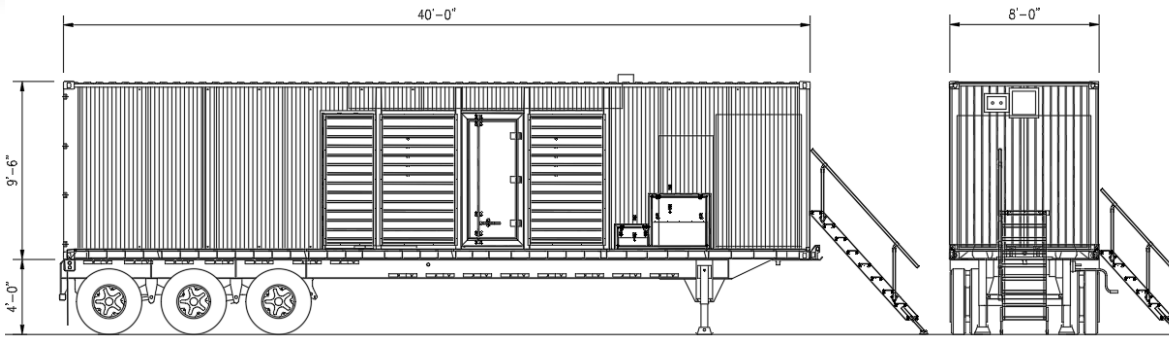

GEM360 POWER MODULE

40FT GENERATOR-READY ISO CONTAINER ENCLOSURE

PRODUCT MODEL NUMBERS:

GPM-40VCDV

8x40FT Hi-Cube ISO Container
Vertical Cooling
Dual Voltage 480/208, 3Ph, 60Hz

GPM-40VCSV

8x40FT Hi-Cube ISO Container
Vertical Cooling
Single Voltage 480, 3Ph, 60Hz

QUICK SPEC SUMMARY

DIMENSIONS (IN):	480 L x 96 W x 119 H	NOMINAL FUEL CAP.	1,500 Gallons
POWER RATING:	Package Supports Generator Sets Ranging 1,000-1,750kW	FUEL FILTRATION:	Triple element fuel filter/water separator available with 10 or 30 micron elements
VOLTAGES:	SV Model: 480VAC, 3Ph, 60Hz DV Model: 480/208VAC, 3Ph, 60Hz	SWITCHGEAR:	Vertical cabinet with ABB TMax breaker All copper bus w/mech load side lugs Optional camlock panel upgrade available Rotary style selector switch for dual-voltage units Includes wireway and power cables to gen end
SHORE POWER:	(2) 30A inlets	TRAILER:	40ft tandem axle intermodal chassis Tri-axle available for higher payload capacity Includes aluminum access ladder package
CONTROLLER:	<i>Custom Controls Integrations Available Inquire for More Info!</i>		

- ✓ **User-Friendly Ground Operator Panel**
- ✓ **Zero Down Time Fuel Filter/Water Separator Service**
- ✓ **1,500 Gallon Nominal Fuel Capacity for Maximum Run Time**
- ✓ **Sound Attenuated Enclosure and Louvers for Quiet Operation**
- ✓ **High-Performance Marine-Grade Paint System**
- ✓ **Packaging, Controls Integration, & Load Testing Available!**